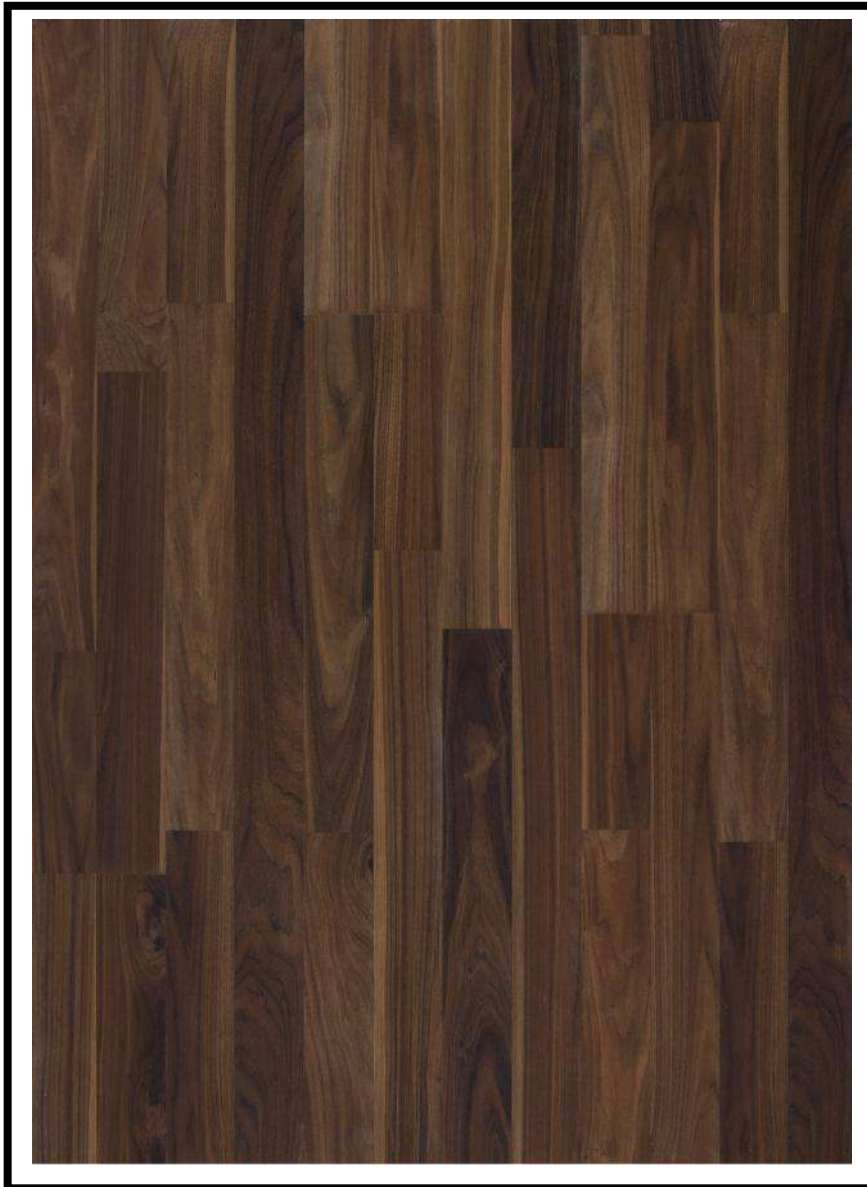

Decors new **LOCFLOOR 7mm**

00291

<b>product</b>	<b>Commercial code</b>
Locfloor Basic	LCF00291

Dimensions	1261 x 192 x 7 mm
PCS/ BOX	10
M <sup>2</sup> / BOX	2.42
BOX / PAL	52
WEIGHT / PAL	820 KG

00275

<b>product</b>	<b>Commercial code</b>
Locfloor Basic	LCF00275