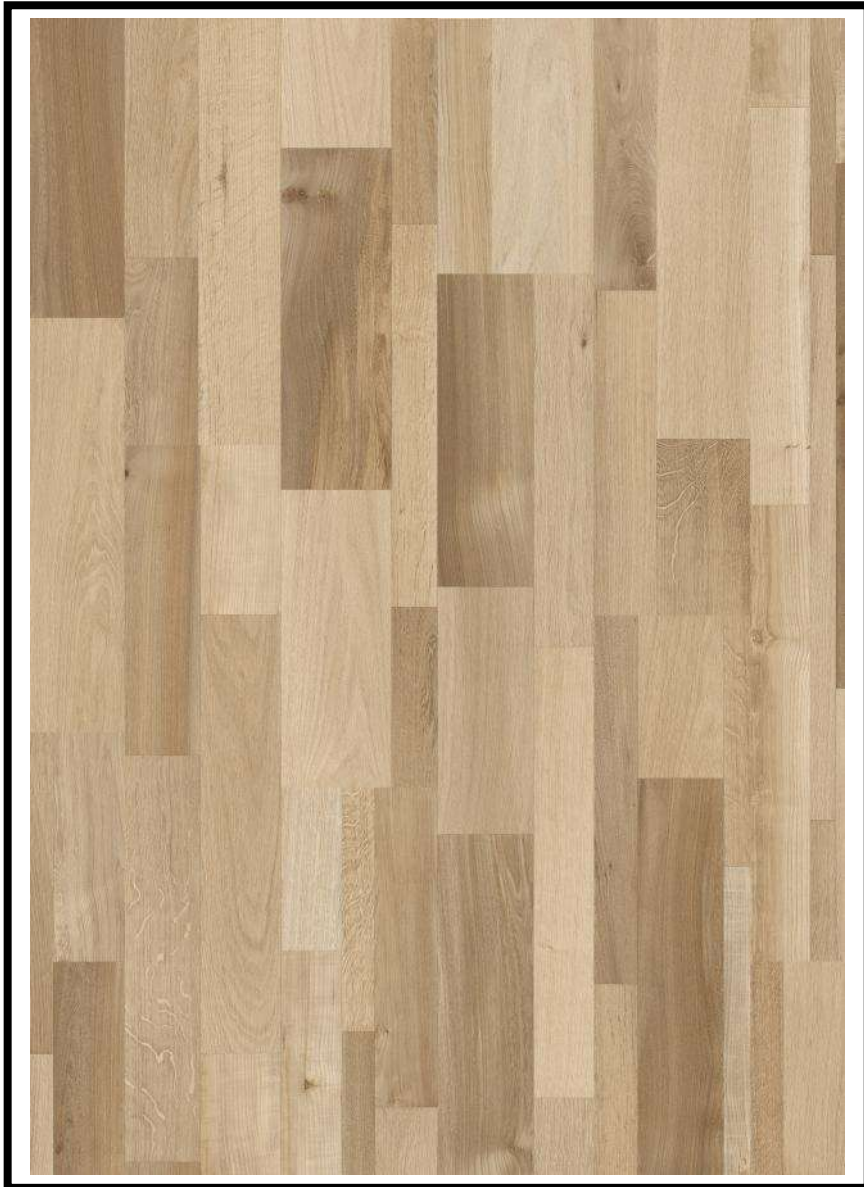

00330

product	Commercial code
Locfloor Basic	LCF00330

Dimensions	1261 x 192 x 7mm
PCS/ BOX	10
M² / BOX	2.42
BOX / PAL	52
WEIGHT / PAL	820 KG